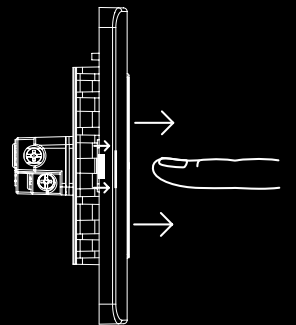

i'm'press™
mechanism