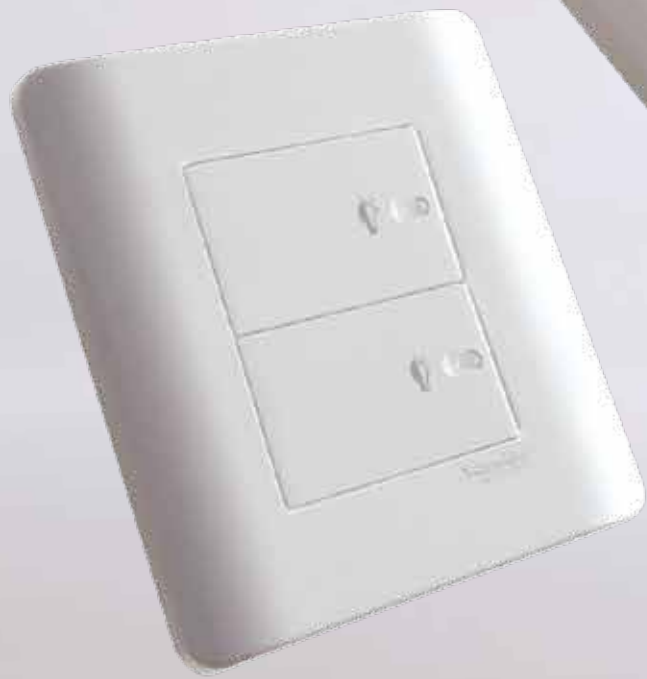

THE REVOLUTIONARY FULL-FLAT SWITCH

The Full-Flat form factor has redefined many facets in life. Aeroplane seats. TVs. Mobile phones. Electric stoves... And now switches.

Aesthetically pleasing flat switches are in fact available. But only exclusive to luxurious electronic switches and lighting automation systems. The ZENcelo Full-Flat switch has been created for the majority who use electro-mechanical switches. Even on switches you never imagined can be Full-Flat...

With ZENcelo, luxury is no longer defined by price. But by wisdom - and style.

ENABLED BY A NEW PHYSICS

Switch designs are limited by many factors, primarily the switch mechanism. The patented “impress” (iso-motion-press) mechanism ensures the switch dolly remains stationary when it is “on” or “off”, and at the same time occupying a much smaller footprint. Freedom in design has become a reality.