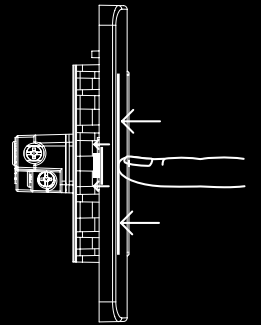

i'm'press™
mechanism